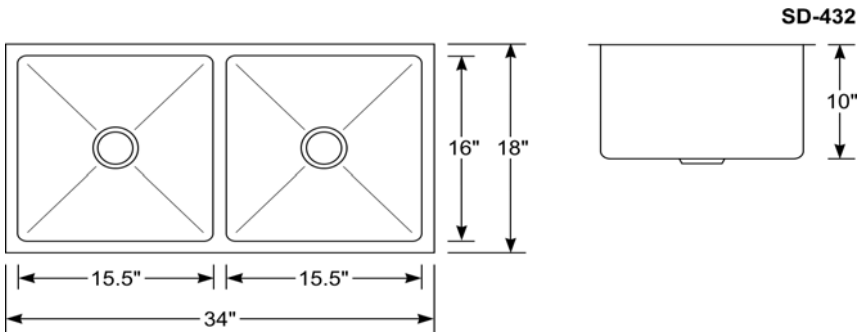

RAW EDGE PRODUCTION SINKS

CUSTOM SIZES AVAILABLE!

CUSTOM INTEGRATED SINK AND DRAIN BOARD SERIES START AT \$2150.00

MODEL #	"A" LENGTH	"B" WIDTH	"C" DEPTH	Sink Price
SP-1717	17	17	12	\$ 480.00
SP-1723	17	23	12	\$ 540.00
SP-2323	23	23	12	\$ 610.00
SP-2923	29	23	12	\$ 665.00
SP-2929	29	29	12	\$ 730.00
SP-2830	28	30	12	\$ 730.00
SP-2820	28	20	12	\$ 625.00

CALL TODAY FOR PRICING AND AVAILABILITY 650-589-4231

S-SERIES SINKS

S-430

S-431

S-432

S-433

SL-SERIES SINKS

SL-SERIES SINKS