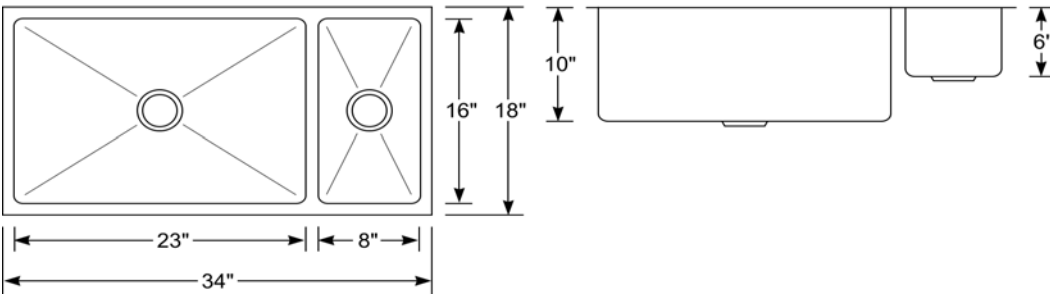

SM-SERIES SINKS

SM-432