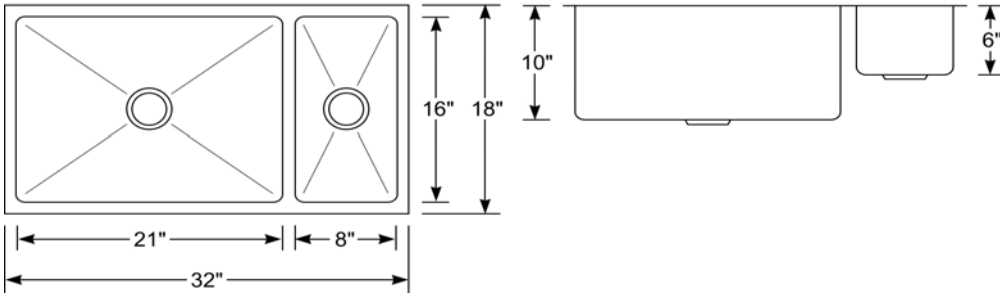

SM-SERIES SINKS

SM-430