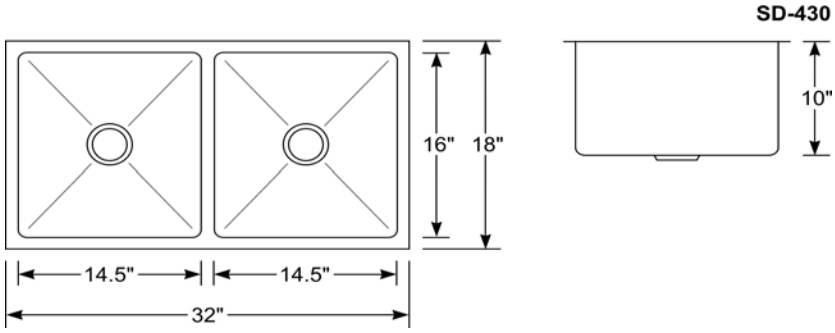

RAW EDGE PRODUCTION SINKS

CUSTOM SIZES AVAILABLE!

CUSTOM INTEGRATED SINK AND DRAIN BOARD SERIES START AT \$2150.00

MODEL #	"A" LENGTH	"B" WIDTH	"C" DEPTH	Sink Price
SP-1717	17	17	12	\$ 480.00
SP-1723	17	23	12	\$ 540.00
SP-2323	23	23	12	\$ 610.00
SP-2923	29	23	12	\$ 665.00
SP-2929	29	29	12	\$ 730.00
SP-2830	28	30	12	\$ 730.00
SP-2820	28	20	12	\$ 625.00

CALL TODAY FOR PRICING AND AVAILABILITY 650-589-4231

S-SERIES SINKS

S-430

S-431

S-432

S-433

SL-SERIES SINKS

SL-SERIES SINKS