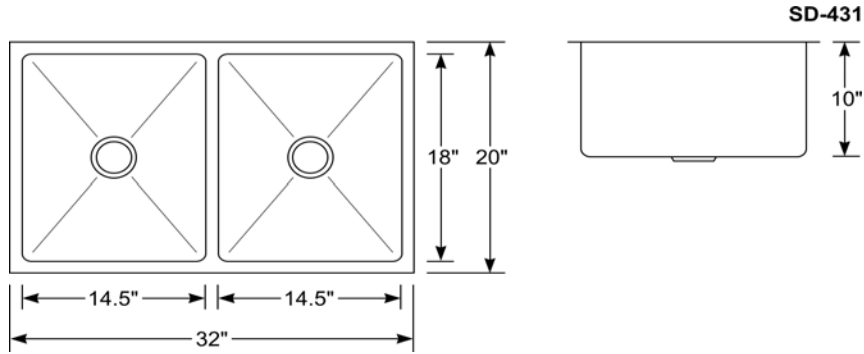

RAW EDGE PRODUCTION SINKS

CUSTOM SIZES AVAILABLE!

CUSTOM INTEGRATED SINK AND DRAIN BOARD SERIES START AT \$2150.00

MODEL #	"A" LENGTH	"B" WIDTH	"C" DEPTH	Sink Price
SP-1717	17	17	12	\$ 480.00
SP-1723	17	23	12	\$ 540.00
SP-2323	23	23	12	\$ 610.00
SP-2923	29	23	12	\$ 665.00
SP-2929	29	29	12	\$ 730.00
SP-2830	28	30	12	\$ 730.00
SP-2820	28	20	12	\$ 625.00

CALL TODAY FOR PRICING AND AVAILABILITY 650-589-4231

S-SERIES SINKS

S-430

S-431

S-432

S-433

SL-SERIES SINKS

SL-SERIES SINKS