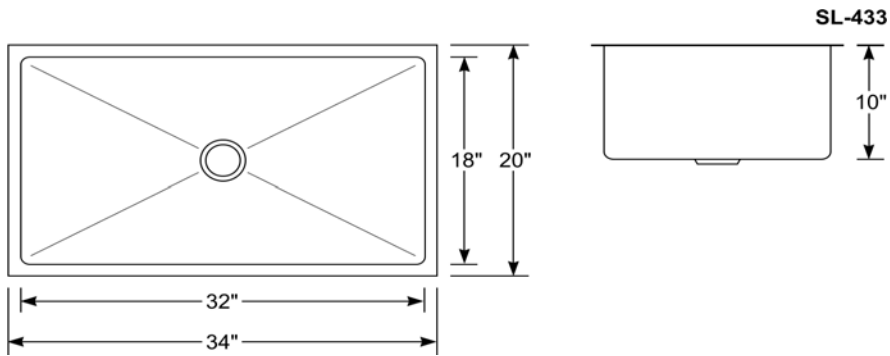

RAW EDGE PRODUCTION SINKS

CUSTOM SIZES AVAILABLE!

CUSTOM INTEGRATED SINK AND DRAIN BOARD SERIES START AT \$2150.00

MODEL #	"A" LENGTH	"B" WIDTH	"C" DEPTH	Sink Price
SP-1717	17	17	12	\$ 480.00
SP-1723	17	23	12	\$ 540.00
SP-2323	23	23	12	\$ 610.00
SP-2923	29	23	12	\$ 665.00
SP-2929	29	29	12	\$ 730.00
SP-2830	28	30	12	\$ 730.00
SP-2820	28	20	12	\$ 625.00

CALL TODAY FOR PRICING AND AVAILABILITY 650-589-4231

S-SERIES SINKS

S-430

S-431

S-432

S-433

SL-SERIES SINKS

SL-SERIES SINKS