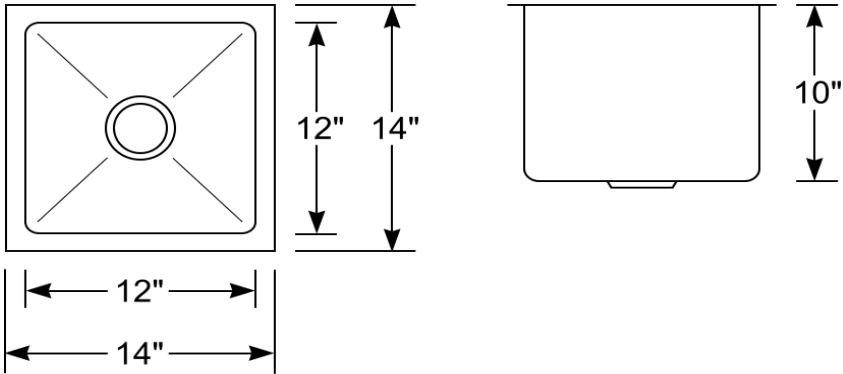

S-SERIES SINKS

S-430