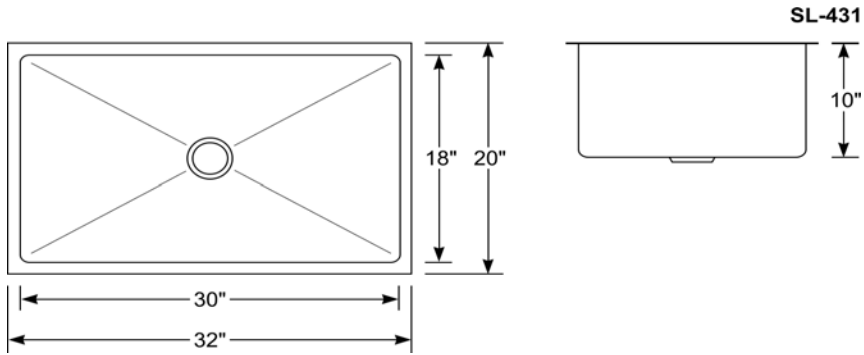

RAW EDGE PRODUCTION SINKS

CUSTOM SIZES AVAILABLE!

CUSTOM INTEGRATED SINK AND DRAIN BOARD SERIES START AT \$2150.00

MODEL #	"A" LENGTH	"B" WIDTH	"C" DEPTH	Sink Price
SP-1717	17	17	12	\$ 480.00
SP-1723	17	23	12	\$ 540.00
SP-2323	23	23	12	\$ 610.00
SP-2923	29	23	12	\$ 665.00
SP-2929	29	29	12	\$ 730.00
SP-2830	28	30	12	\$ 730.00
SP-2820	28	20	12	\$ 625.00

CALL TODAY FOR PRICING AND AVAILABILITY 650-589-4231

S-SERIES SINKS

S-430

S-431

S-432

S-433

SL-SERIES SINKS

SL-SERIES SINKS