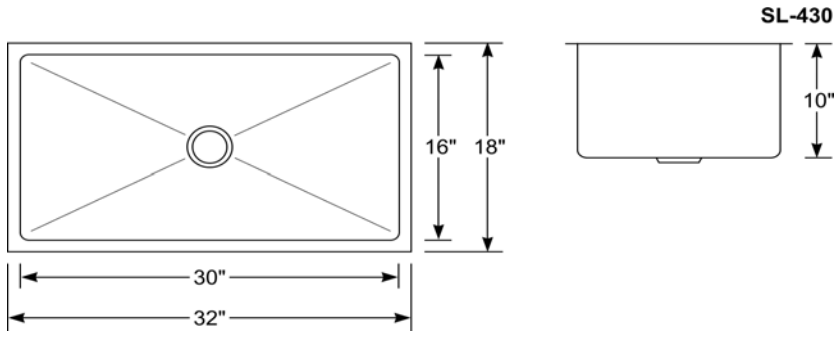

RAW EDGE PRODUCTION SINKS

CUSTOM SIZES AVAILABLE!

CUSTOM INTEGRATED SINK AND DRAIN BOARD SERIES START AT \$2150.00

MODEL #	"A" LENGTH	"B" WIDTH	"C" DEPTH	Sink Price
SP-1717	17	17	12	\$ 480.00
SP-1723	17	23	12	\$ 540.00
SP-2323	23	23	12	\$ 610.00
SP-2923	29	23	12	\$ 665.00
SP-2929	29	29	12	\$ 730.00
SP-2830	28	30	12	\$ 730.00
SP-2820	28	20	12	\$ 625.00

CALL TODAY FOR PRICING AND AVAILABILITY 650-589-4231

S-SERIES SINKS

S-430

S-431

S-432

S-433

SL-SERIES SINKS

SL-SERIES SINKS