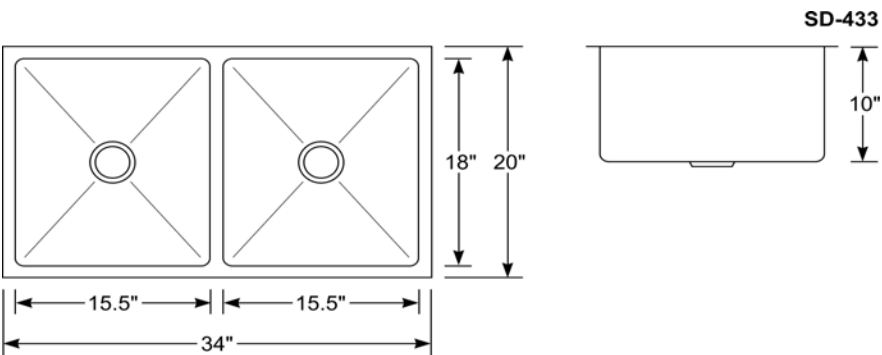

RAW EDGE PRODUCTION SINKS

CUSTOM SIZES AVAILABLE!

CUSTOM INTEGRATED SINK AND DRAIN BOARD SERIES START AT \$2150.00

MODEL #	"A" LENGTH	"B" WIDTH	"C" DEPTH	Sink Price
SP-1717	17	17	12	\$ 480.00
SP-1723	17	23	12	\$ 540.00
SP-2323	23	23	12	\$ 610.00
SP-2923	29	23	12	\$ 665.00
SP-2929	29	29	12	\$ 730.00
SP-2830	28	30	12	\$ 730.00
SP-2820	28	20	12	\$ 625.00

CALL TODAY FOR PRICING AND AVAILABILITY 650-589-4231

S-SERIES SINKS

S-430

S-431

S-432

S-433

SL-SERIES SINKS

SL-SERIES SINKS