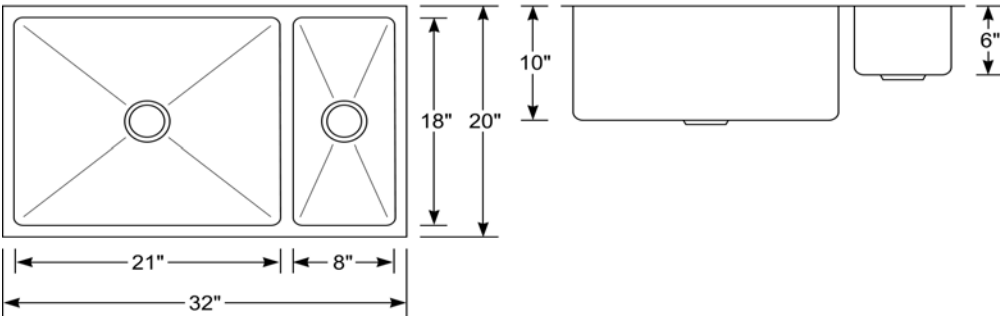

SM-SERIES SINKS

SM-431