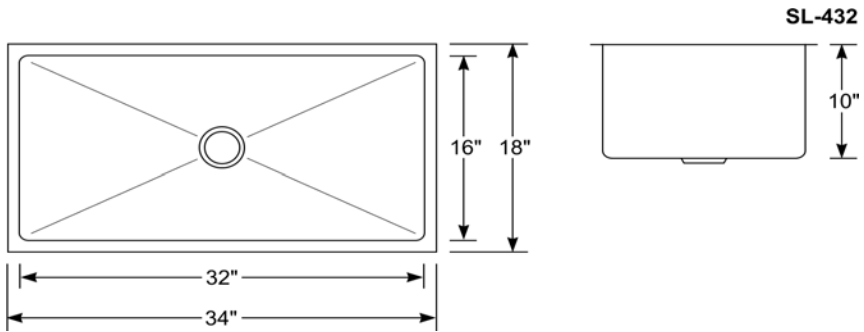

SL-SERIES SINKS