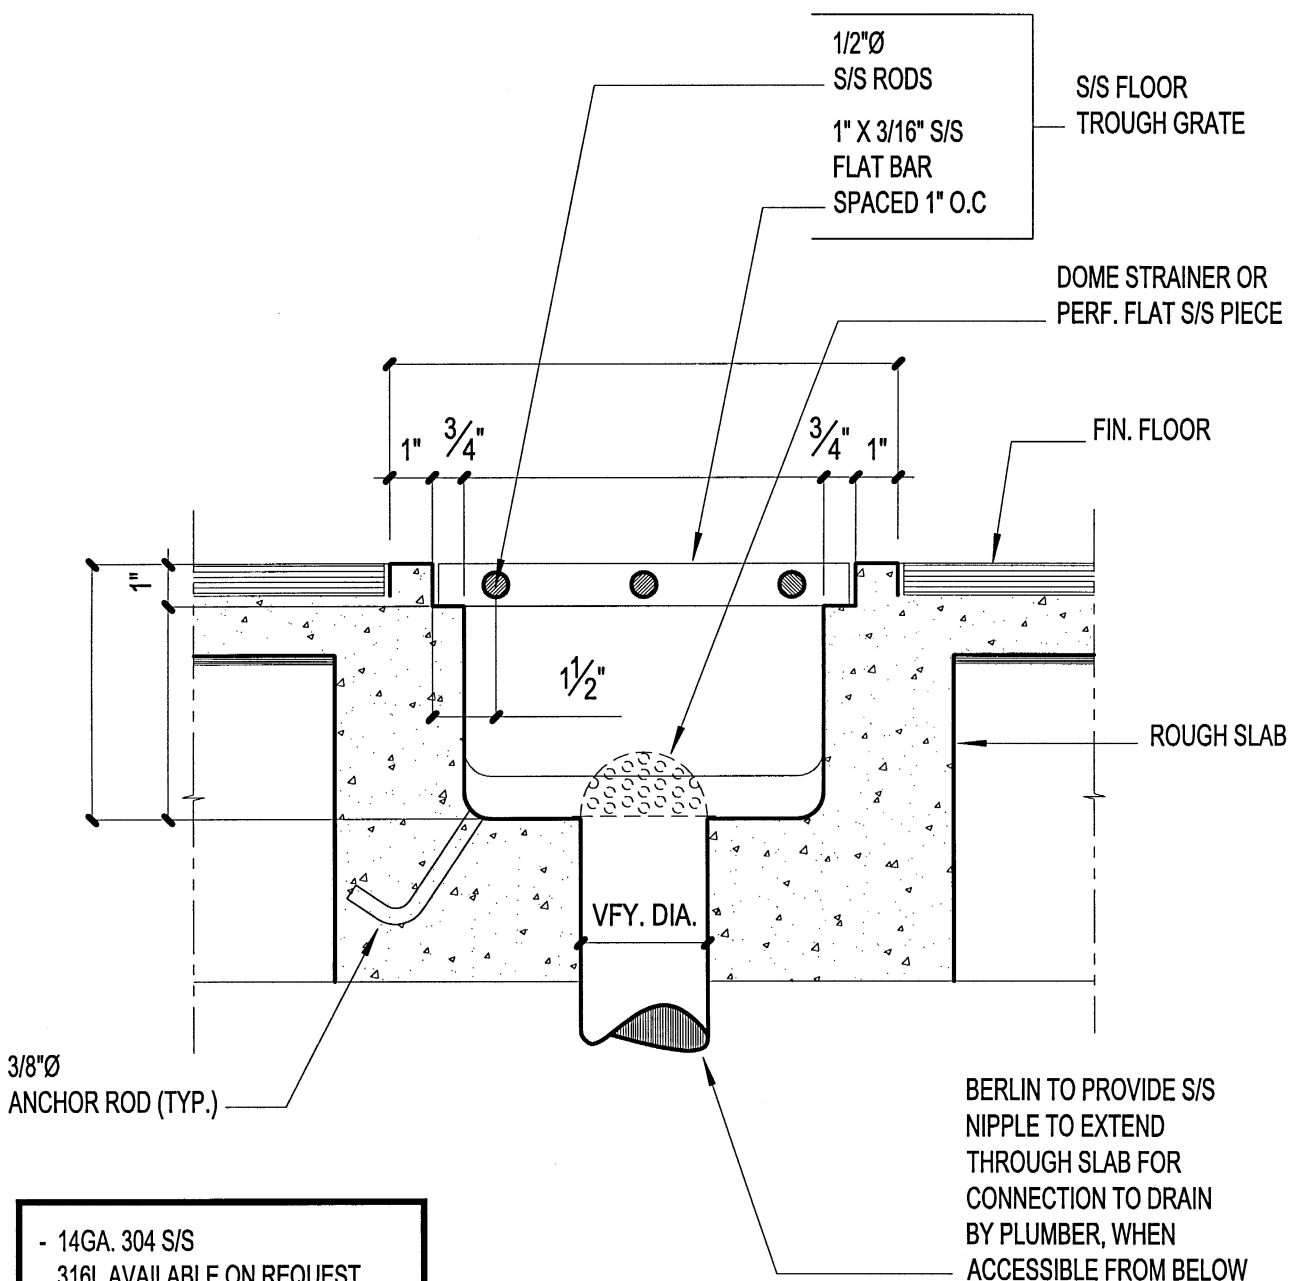

STA - PRO FLOOR TROUGH / GRATE

STA-PRO MFG. 43 SO. LINDEN AVE. SO.S.F., CA 94080 PH 800 - 541- 6626 FAX 650 - 589 - 3981

- 14GA. 304 S/S
316L AVAILABLE ON REQUEST.
- 3/16" X 1" HEAVY DUTY GRATING.
- S/S STRAINER BASKET W/ HANDLE.
- PLUMBING SLEAVE @ OUTLET.
- ALL SIZES & STYLES AVAILABLE.