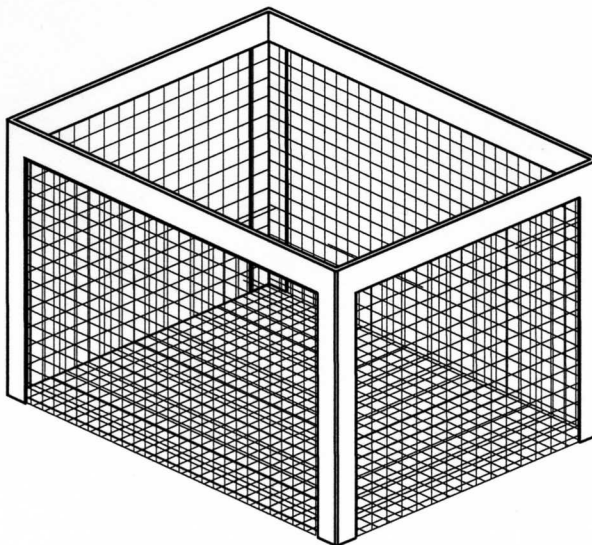

STAINLESS STEEL WIRE CLOTH PARTS BASKETS

MOD #	SIZES	\$ PRICE LIST
WCB-444	4" x 4" x 4"	110.00
WCB-644	6" x 6" x 4"	115.00
WCB-884	8" x 8" x 4"	149.00
WCB-10104	10" x 10" x 4"	179.00
WCB-12124	12" x 12" x 4"	199.00
WCB-14144	14" x 14" x 4"	209.00
WCB-16164	16" x 16" x 4"	219.00
WCB-20204	20" x 20" x 4"	249.00
ELECTRO POLISHING AVAILABLE ON ALL S/S WIRE BASKETS		